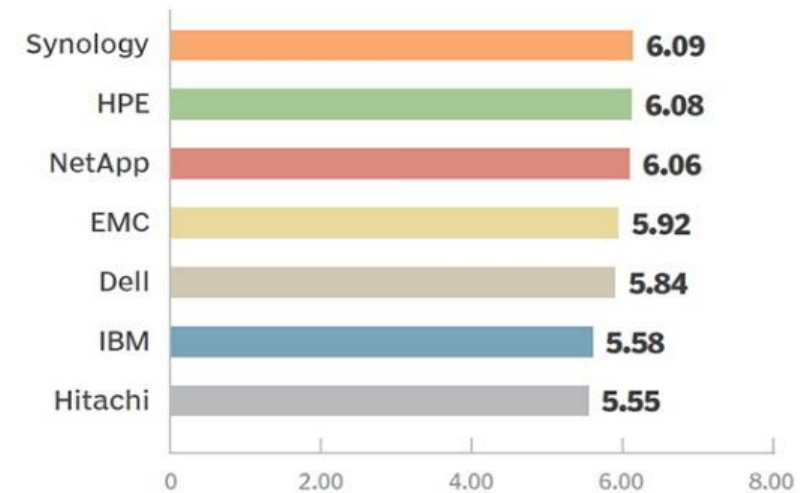

In our tenth Quality Awards NAS survey, a storage pioneer and a relative newcomer come out on top.

BY RICH CASTAGNA

Midrange NAS: Overall rankings

Why Synology?

Complete Product Line

- Home users to enterprise business