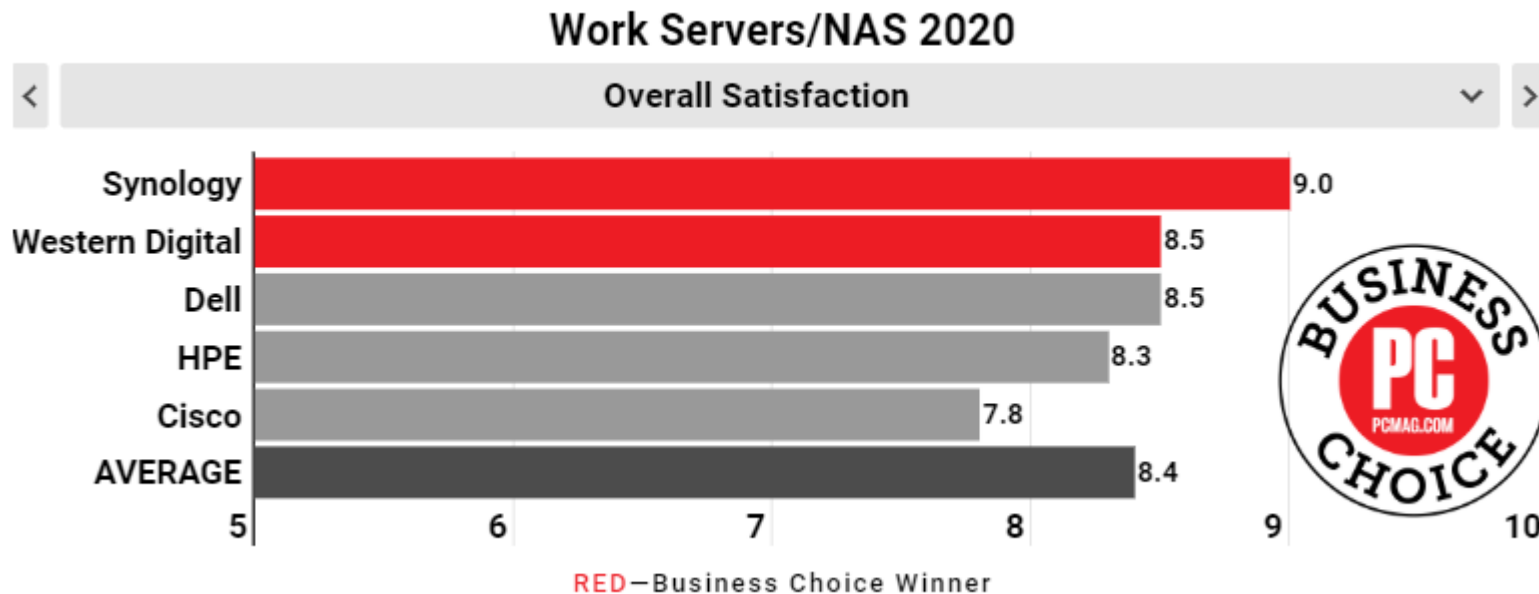

Media Recognition – PC Magazine

- PC Magazine Reader's Choice Award for the 8th year straight
- PC Magazine Business Choice Award 8-time winner