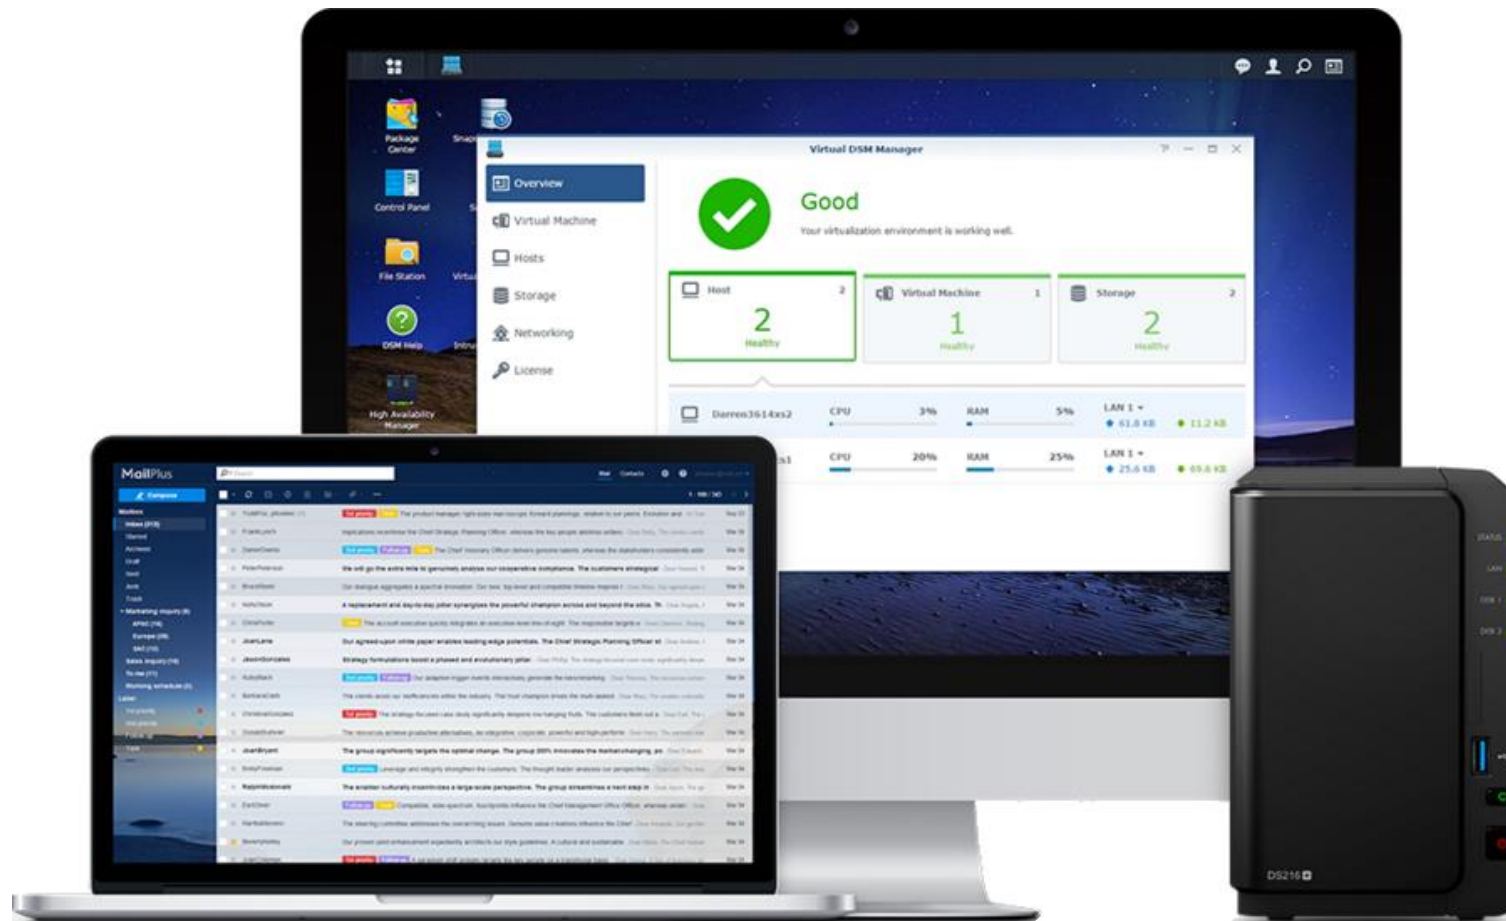

Expedited Support

Ticket prioritization for XS/XS+/SA/UC/FS products

Advanced RMA

With expedited shipping options

Synology Replacement Service

- Applied to XS/XS+/SA/FS/UC and 2U/3U plus-series
- Expedited hardware replacement service
- Ship out on the same day if requested before 2PM EST
- Free next day air shipment

Synology DiskStation Manager

Summary of Synology Features

File Sharing

Remote Management

Backup & Redundancy

Virtual Storage

Surveillance Management

Productivity & Collaboration