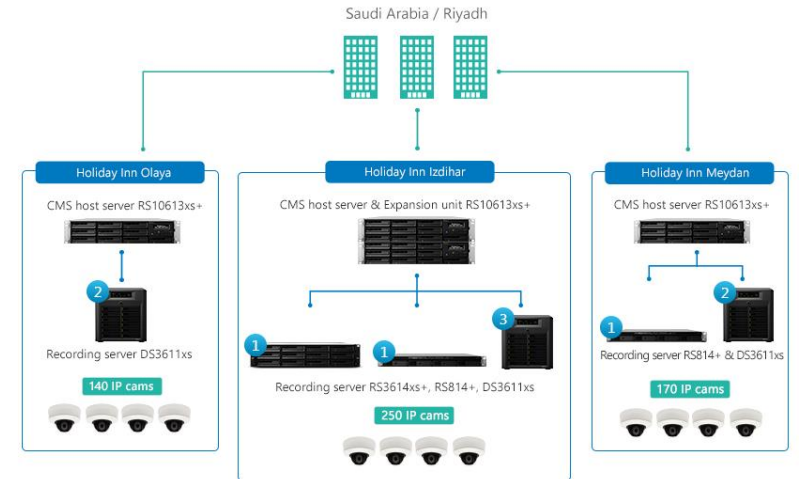

Holiday Inn

17 Synology NAS
560 cameras